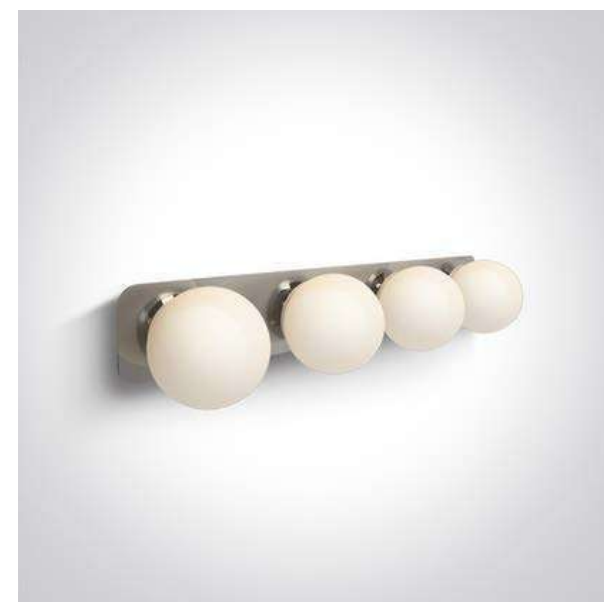

Classic Mirror Lights

The Mirror LED Round Aluminium + PC

The Mirror LED Square Aluminium + PC

The Mirror 60cm Range For T8 LED Tubes

Mirrors

Mirror Lights

The Mirror G9 Decorative Globes Metal + glass

Mirror Lights